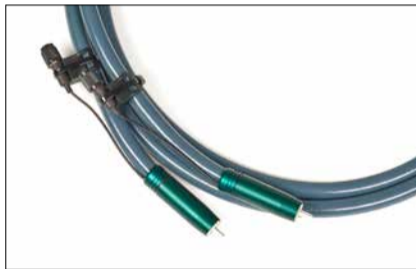

extract licensed for web use from FIDELITY 73 – 3/2024

FIDELITY AWARD 2024:
Ailsa Ultra L RCA with Grun

Atlas Cables Ailsa Ultra L RCA with Grun

The basic ingredients are solid already: Ailsa is the goldilocks series in the Atlas Cables range and offers all the essential high-end ingredients, such as OCC copper conductors and Microporous PTFE as a dielectric, at a price that is still just about attainable. The highlight, however, is the elegant Grun earthing system, which disperses unwanted RFI and EMI noise before they can reach the components.

Piggyback: The Grun earthing conductors are attached to the cables; diverting the unwanted noise to a known earthing point such as to a special pin on the Atlas Eos power distributor or Grun power adaptor.